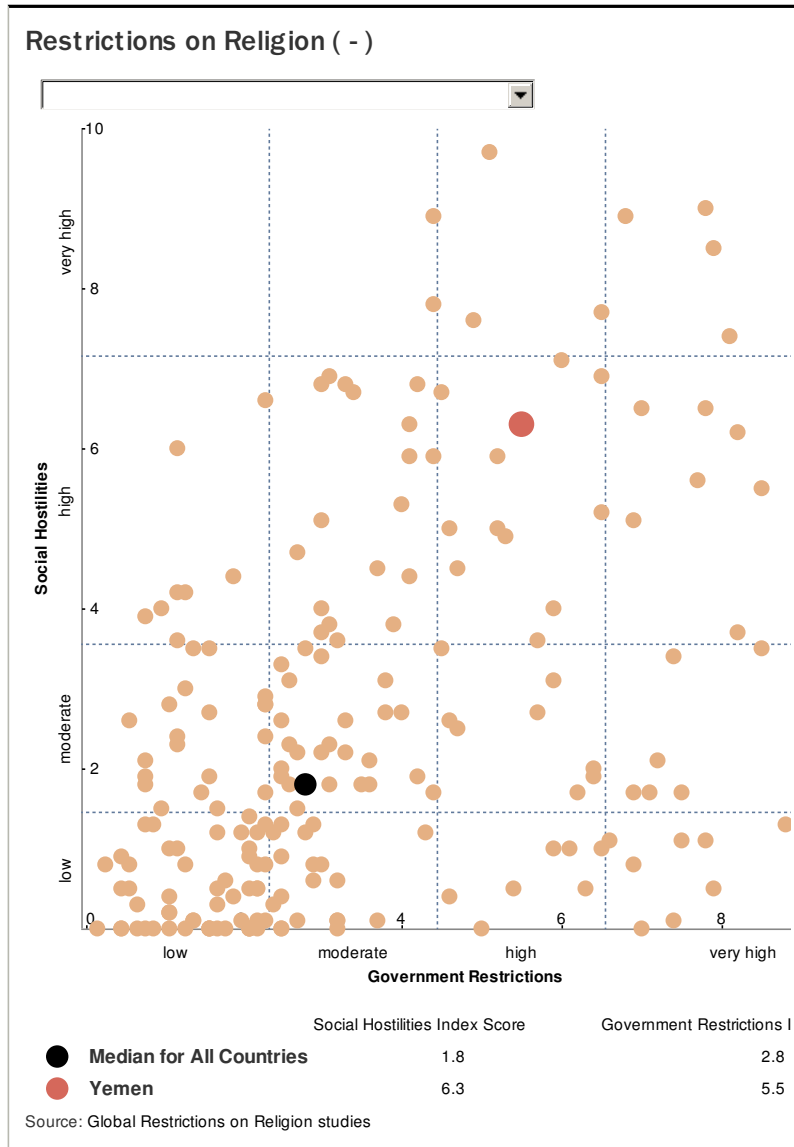

PEW-TEMPLETON
GLOBAL RELIGIOUS FUTURES
 PROJECT

Yemen

CAPITAL
 Sanaa

POPULATION (2010)
 24,050,000

ANNUAL POPULATION GROWTH RATE (2000-2010)
 3.1%

POPULATION GAIN (2000-2010)
 6,329,000

GDP PER CAPITA
 \$930 (US)

LITERACY
 63.9% of adult population

LIFE EXPECTANCY (2010)
 66.1

Source: Population data from United Nations (updated May 2011); 2005 GDP per capita (in 2005 PPP \$) from 2007/2008 U.N. Human Development Report; Literacy rate for 2012 from U.N. Organization for Education, Science and Culture