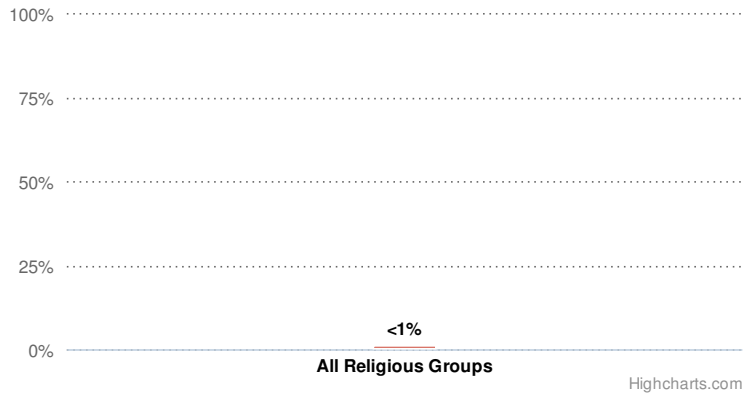

Religious Demography: Affiliation (-)