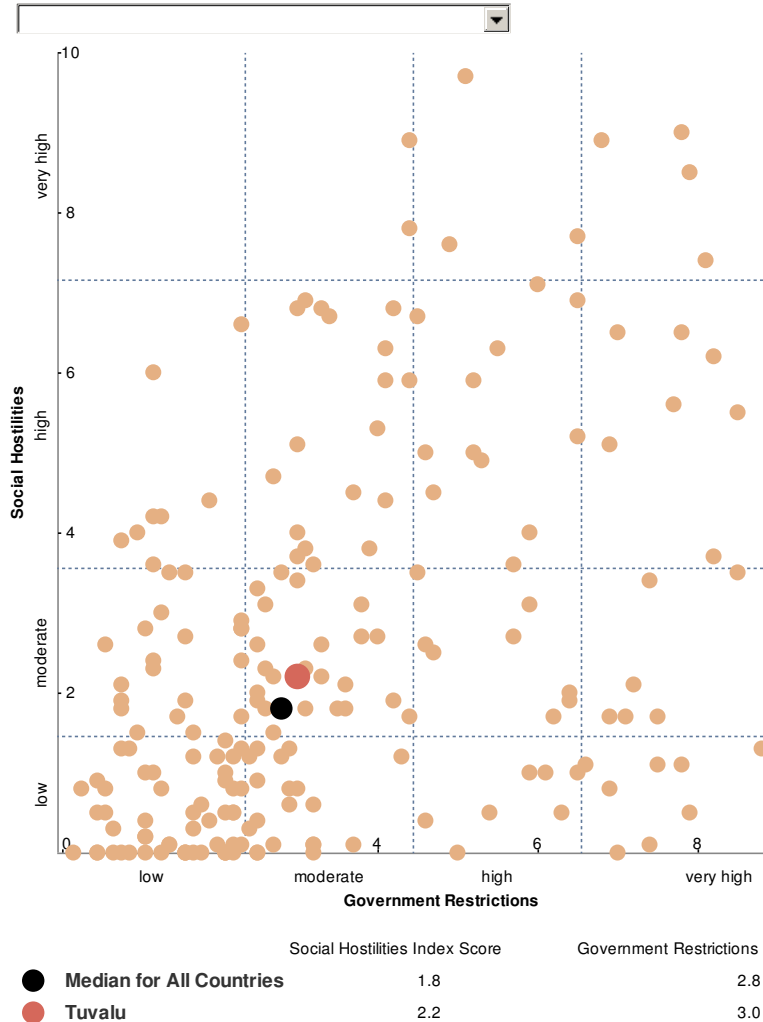

PEW-TEMPLETON
GLOBAL RELIGIOUS FUTURES
 PROJECT

Tuvalu

Tuvalu

CAPITAL

Funafuti

POPULATION (2010)

<10,000

ANNUAL POPULATION GROWTH RATE (2000-2010)

0.4%

POPULATION GAIN (2000-2010)

<1,000

GDP PER CAPITA

\$1,160 (US)

LITERACY

95.0% of adult population

LIFE EXPECTANCY (2010)

72.8

Source: Population data from United Nations (updated May 2011); 2005 GDP per capita (in 2005 PPP \$) projected from 2003 GDP in Serge Cordellier, Béatrice Didiot and Sarah Netter, L'état Du Monde 2004: Annuaire Économique Géopolitique Mondial; Literacy rate for 1990 from 2007 Britannica

Religious Demography: Affiliation (-)

Restrictions on Religion (-)

For more please visit www.globalreligiousfutures.org

© Pew Research Center 2016