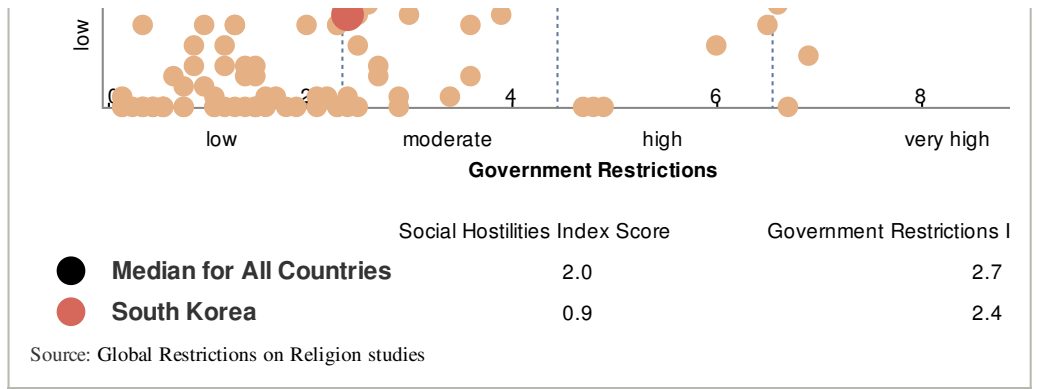

For more please visit www.globalreligiousfutures.org

© Pew Research Center 2016