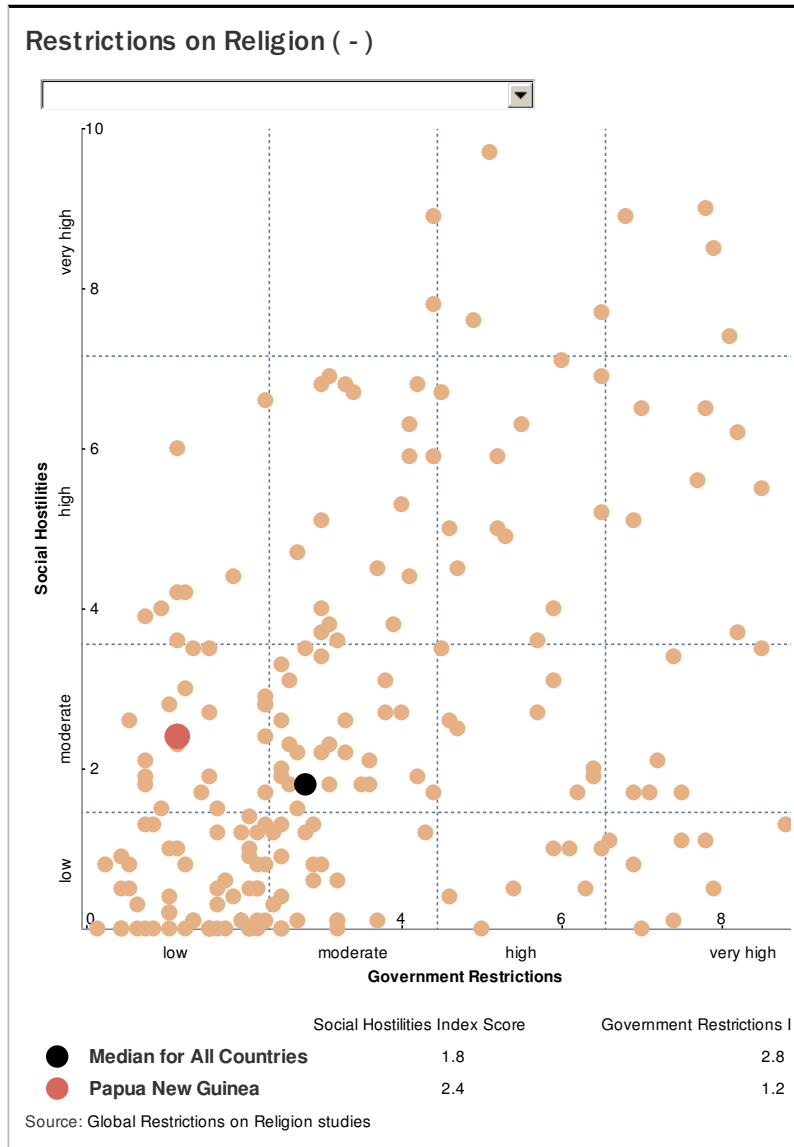

For more please visit www.globalreligiousfutures.org

© Pew Research Center 2016