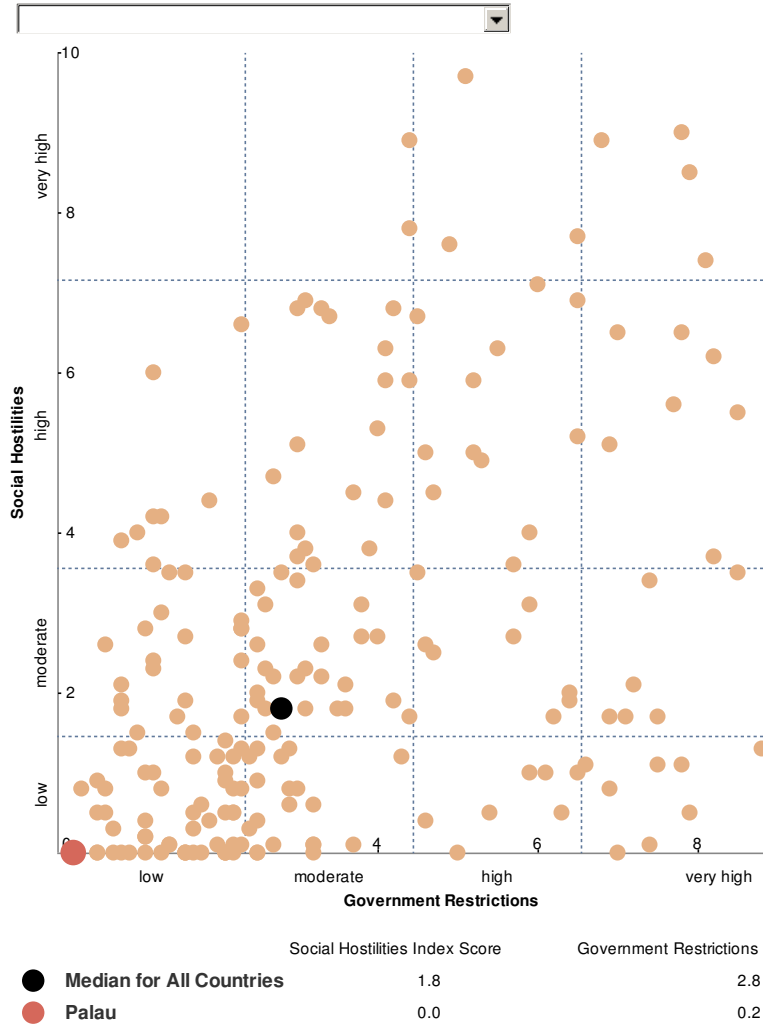

PEW-TEMPLETON
GLOBAL RELIGIOUS FUTURES
 PROJECT

Palau

CAPITAL
 Melekeok

POPULATION (2010)
 20,000

ANNUAL POPULATION GROWTH RATE (2000-2010)
 0.7%

POPULATION GAIN (2000-2010)
 1,000

GDP PER CAPITA
 \$10,226 (US)

LITERACY
 >99.0% of adult population

LIFE EXPECTANCY (2010)
 76.4

Source: Population data from United Nations (updated May 2011); 2005 GDP per capita (in 2005 PPP \$) from U.N. Development Programme International Development Indicators; Literacy rate for 1997 from 2007 Britannica

Religious Demography: Affiliation (-)

Restrictions on Religion (-)

For more please visit www.globalreligiousfutures.org

© Pew Research Center 2016