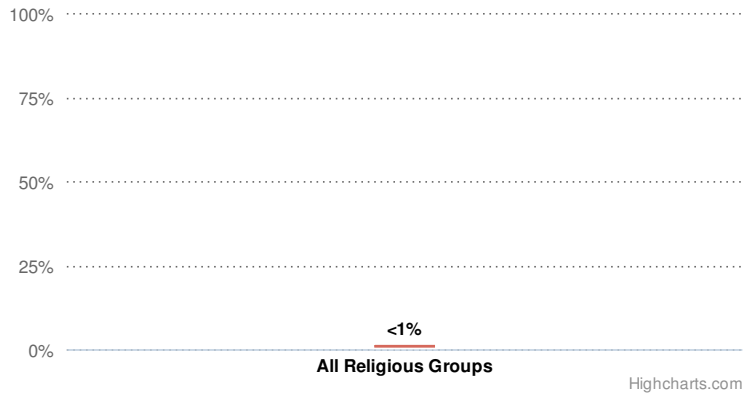

Religious Demography: Affiliation (-)