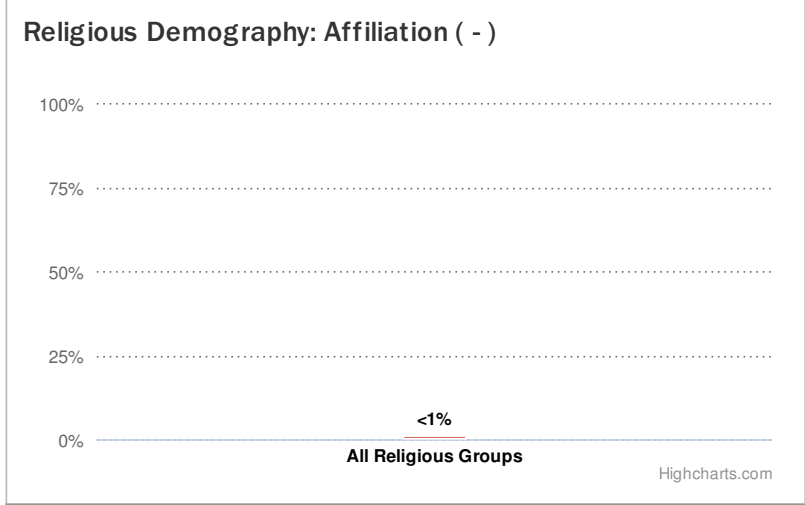

PEW-TEMPLETON
GLOBAL RELIGIOUS FUTURES
 PROJECT

Netherlands

CAPITAL
 Amsterdam / The Hague (seat of government)

POPULATION (2010)
 16,610,000

ANNUAL POPULATION GROWTH RATE (2000-2010)
 0.5%

POPULATION GAIN (2000-2010)
 750,000

GDP PER CAPITA
 \$32,684 (US)

LITERACY
 >99.0% of adult population

LIFE EXPECTANCY (2010)
 80.9

Source: Population data from United Nations (updated May 2011); 2005 GDP per capita (in 2005 PPP \$) from 2007/2008 U.N. Human Development Report; Literacy rate for 2000 from 2007 Britannica