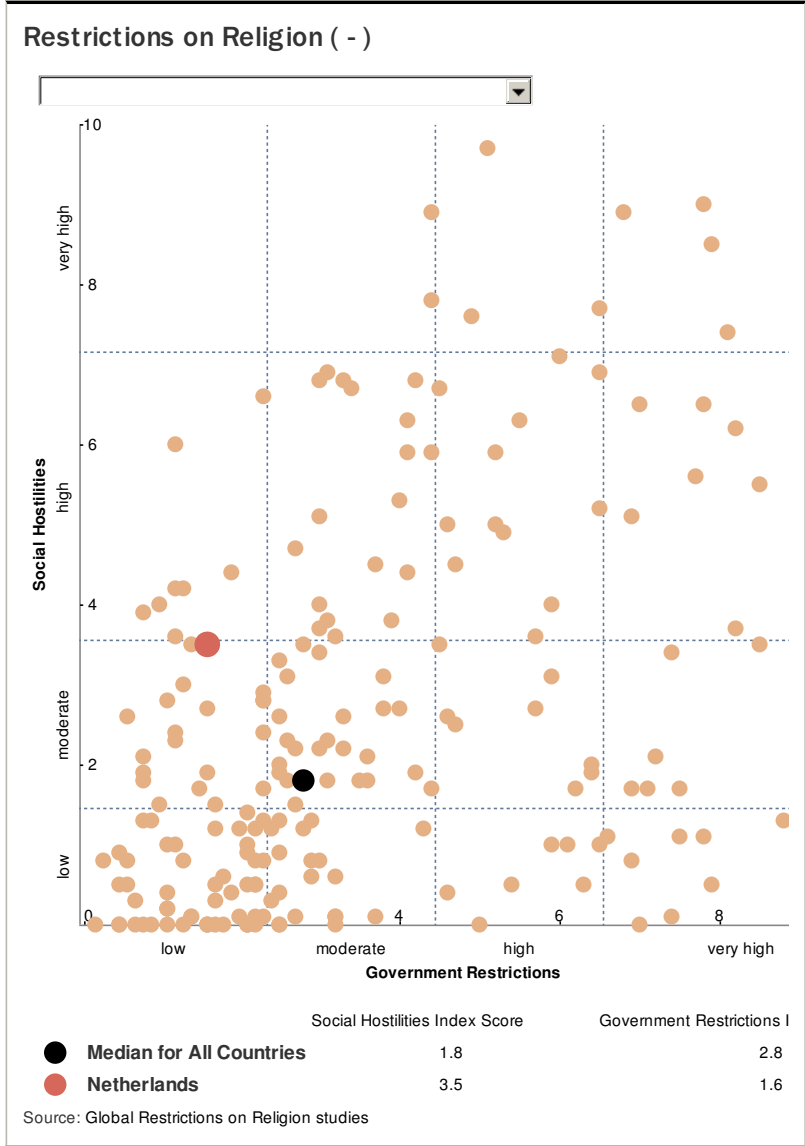

PEW-TEMPLETON
GLOBAL RELIGIOUS FUTURES
 PROJECT

Netherlands

CAPITAL
 Amsterdam / The Hague (seat of government)

POPULATION (2010)
 16,610,000

ANNUAL POPULATION GROWTH RATE (2000-2010)
 0.5%

POPULATION GAIN (2000-2010)
 750,000

GDP PER CAPITA
 \$32,684 (US)

LITERACY
 >99.0% of adult population

LIFE EXPECTANCY (2010)
 80.9

Source: Population data from United Nations (updated May 2011); 2005 GDP per capita (in 2005 PPP \$) from 2007/2008 U.N. Human Development Report; Literacy rate for 2000 from 2007 Britannica