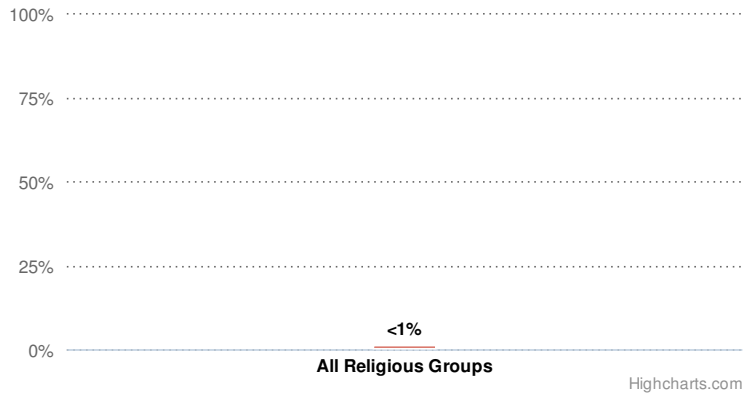

Religious Demography: Affiliation (-)