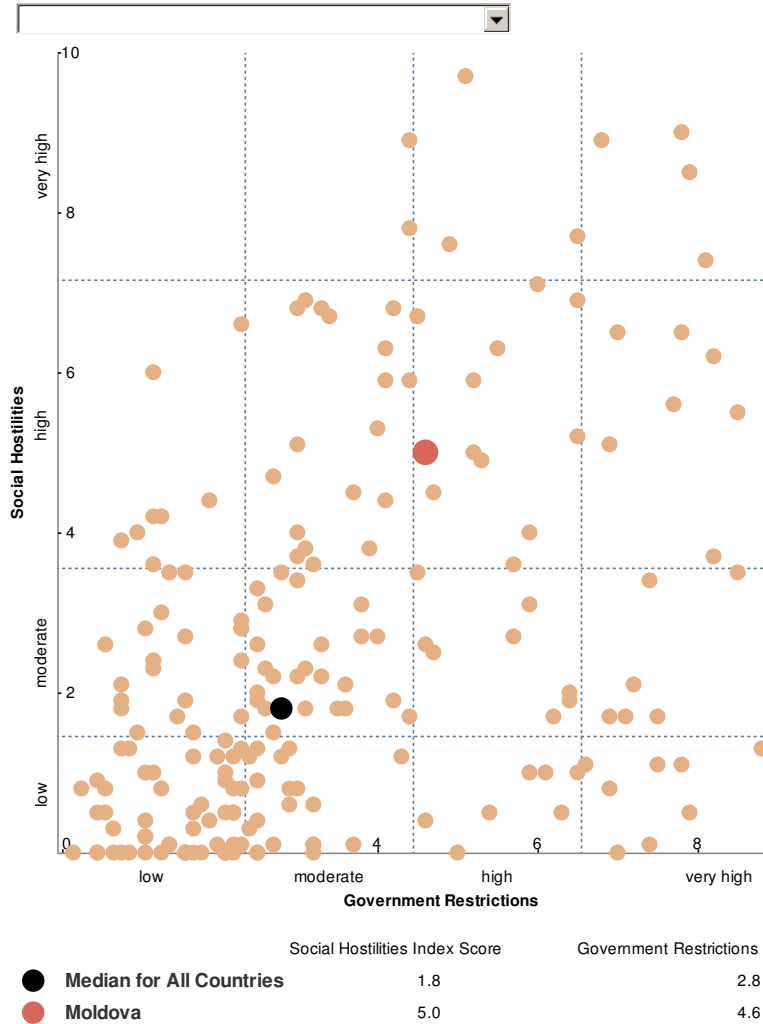

PEW-TEMPLETON
GLOBAL RELIGIOUS FUTURES
 PROJECT

Moldova

CAPITAL
 Chisinau

POPULATION (2010)
 3,570,000

ANNUAL POPULATION GROWTH RATE (2000-2010)
 -1.4%

POPULATION GAIN (2000-2010)
 -534,000

GDP PER CAPITA
 \$2,100 (US)

LITERACY
 98.5% of adult population

LIFE EXPECTANCY (2010)
 69.8

Source: Population data from United Nations (updated May 2011); 2005 GDP per capita (in 2005 PPP \$) from 2007/2008 U.N. Human Development Report; Literacy rate for 2012 from U.N. Organization for Education, Science and Culture

Religious Demography: Affiliation (-)

Restrictions on Religion (-)

For more please visit www.globalreligiousfutures.org

© Pew Research Center 2016