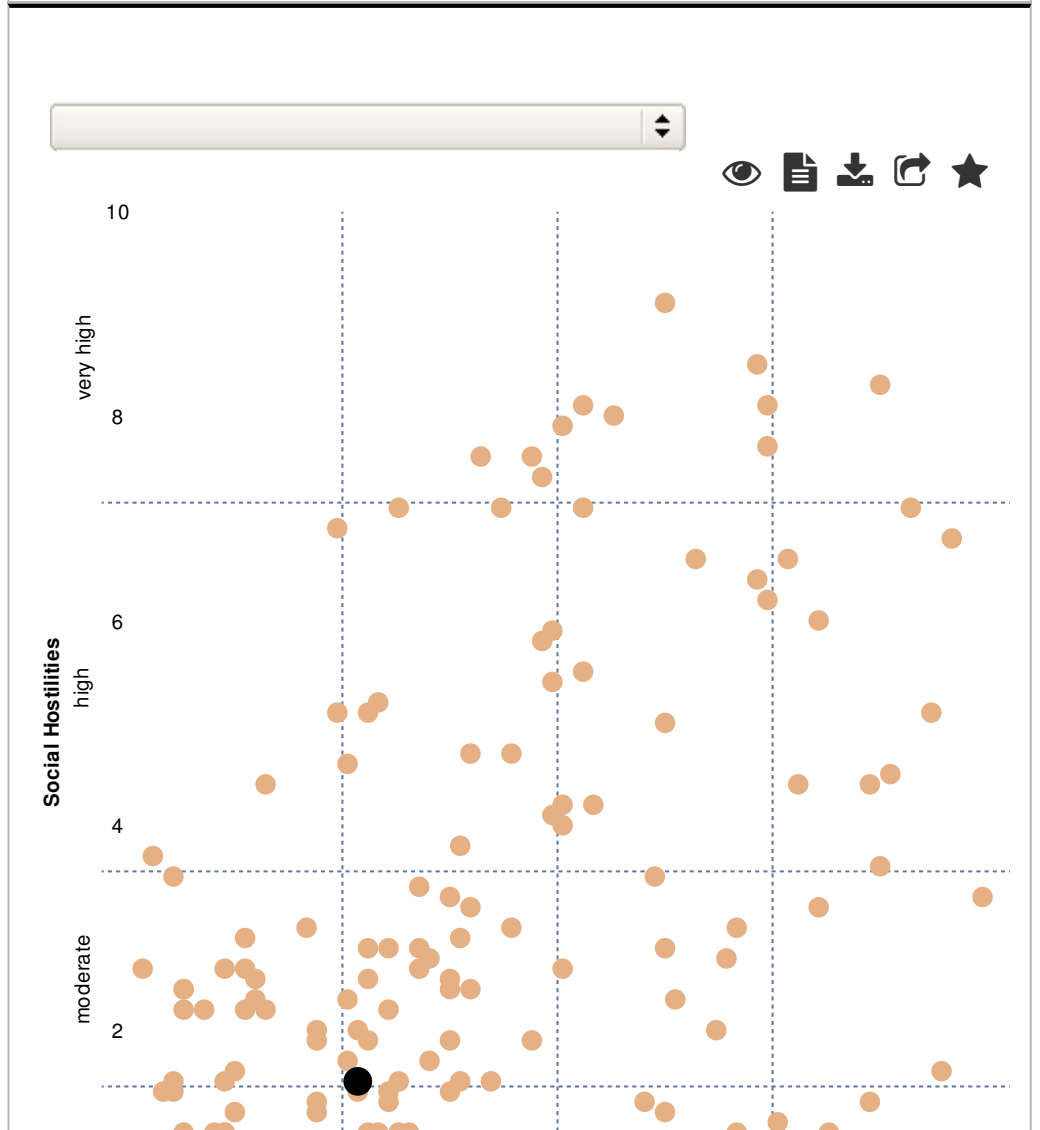

None

7,050,000

0.4%

270,000

$34,833 (US)

92.3% of adult population

83.2

Source: Population data from United Nations (updated May 2011); 2005 GDP per capita (in 2005 PPP $) from 2007/2008 U.N. Human Development Report; Literacy rate for 2000 from 2007/2008 U.N. Human Development Report