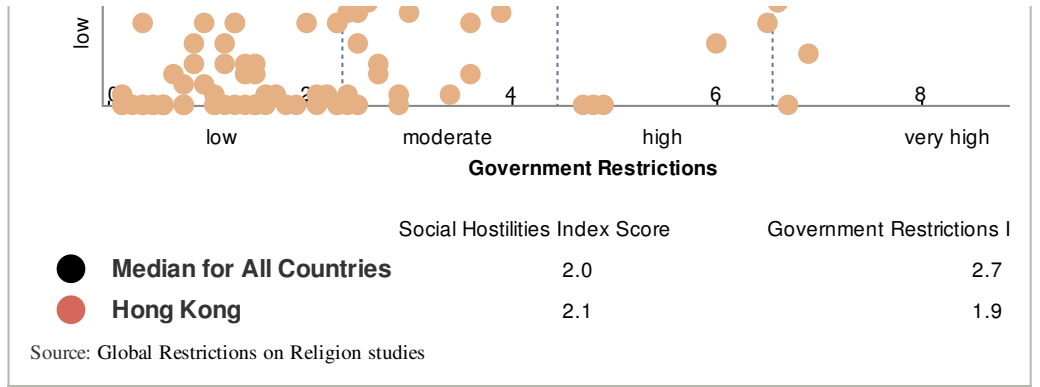

For more please visit www.globalreligiousfutures.org

© Pew Research Center 2016