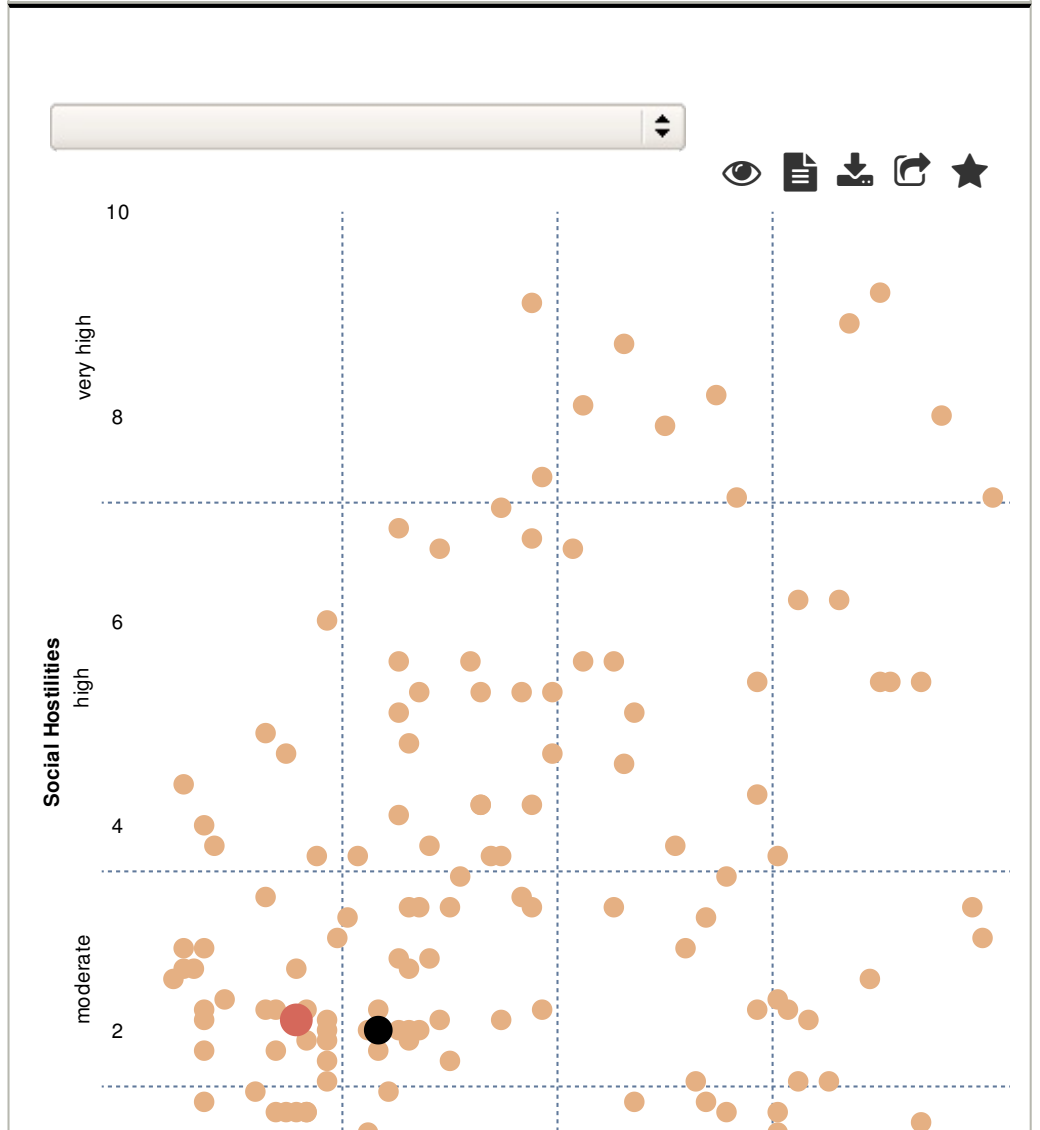

PEW-TEMPLETON GLOBAL RELIGIOUS FUTURES PROJECT

Hong Kong

None

7,050,000

0.4%

270,000

\$34,833 (US)

92.3% of adult population

83.2

Source: Population data from United Nations (updated May 2011); 2005 GDP per capita (in 2005 PPP \$) from 2007/2008 U.N. Human Development Report; Literacy rate for 2000 from 2007/2008 U.N. Human Development Report