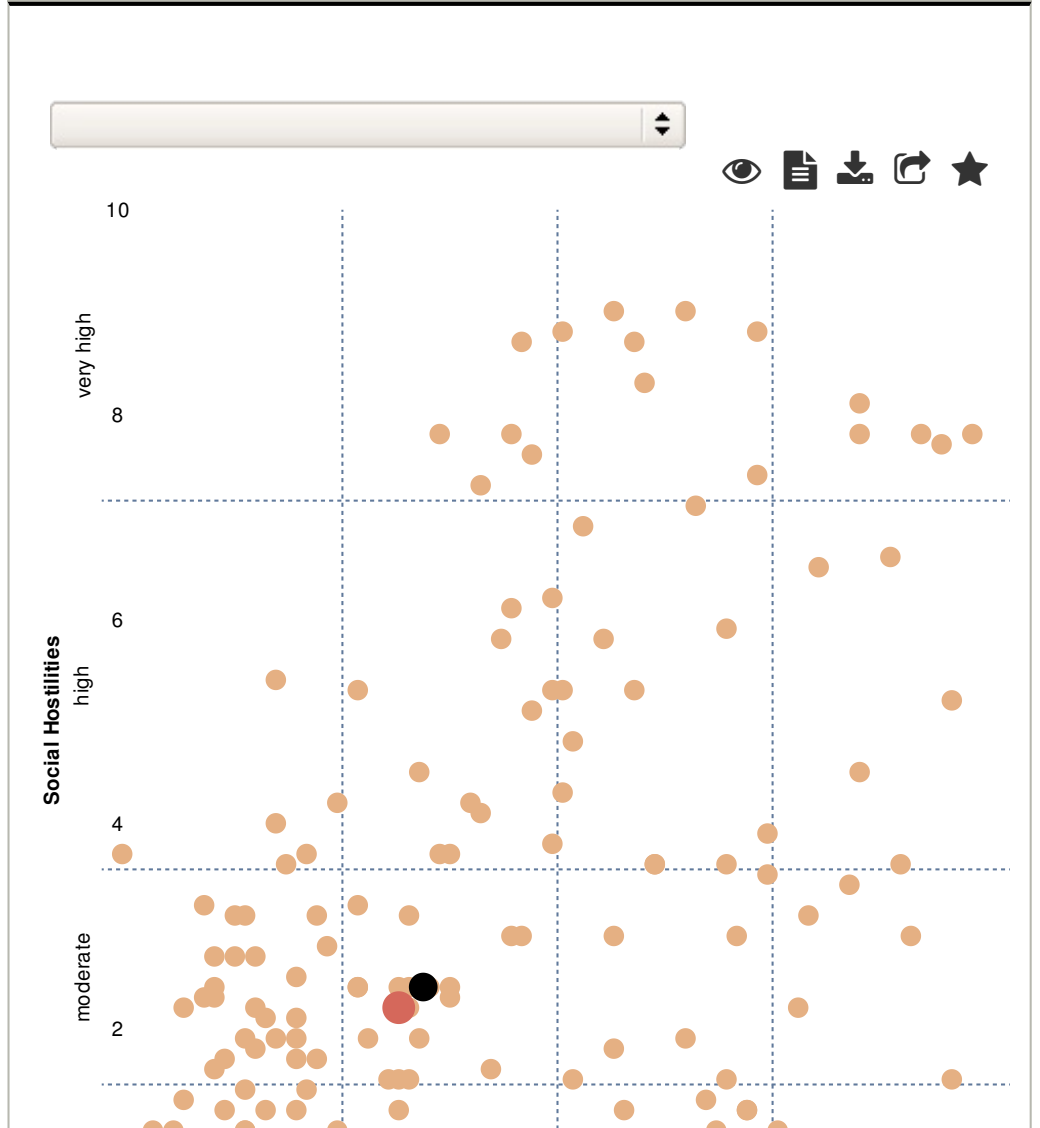

PEW-TEMPLETON GLOBAL RELIGIOUS FUTURES PROJECT

Hong Kong

None

7,050,000

0.4%

270,000

\$34,833 (US)

92.3% of adult population

83.2

Source: Population data from United Nations (updated May 2011); 2005 GDP per capita (in 2005 PPP \$) from 2007/2008 U.N. Human Development Report; Literacy rate for 2000 from 2007/2008 U.N. Human Development Report