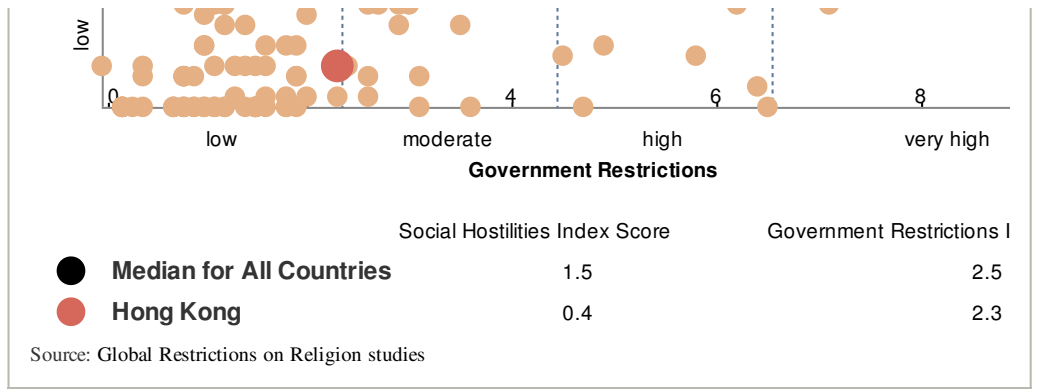

For more please visit www.globalreligiousfutures.org

© Pew Research Center 2016