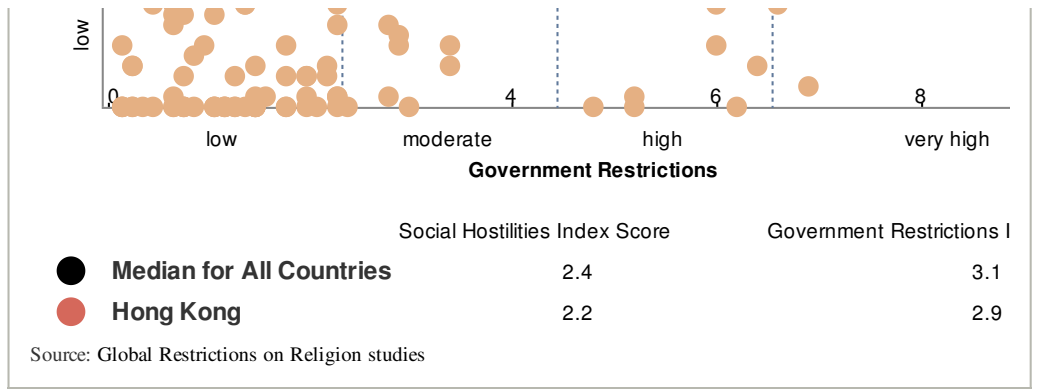

For more please visit www.globalreligiousfutures.org

© Pew Research Center 2016