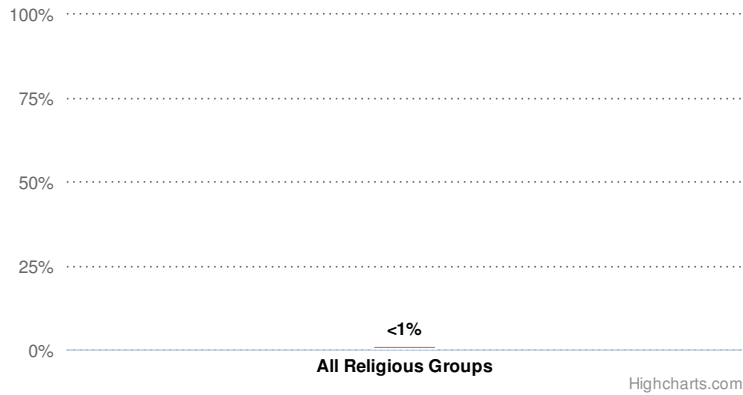

Religious Demography: Affiliation (-)