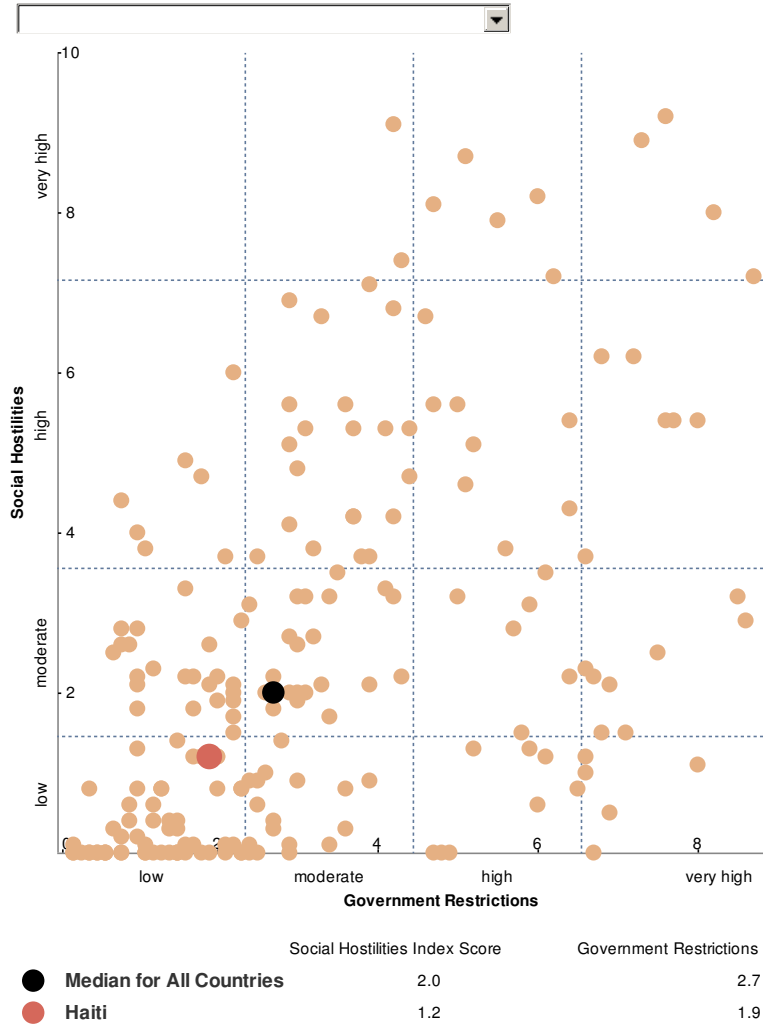

Restrictions on Religion (-)

For more please visit www.globalreligiousfutures.org

© Pew Research Center 2016