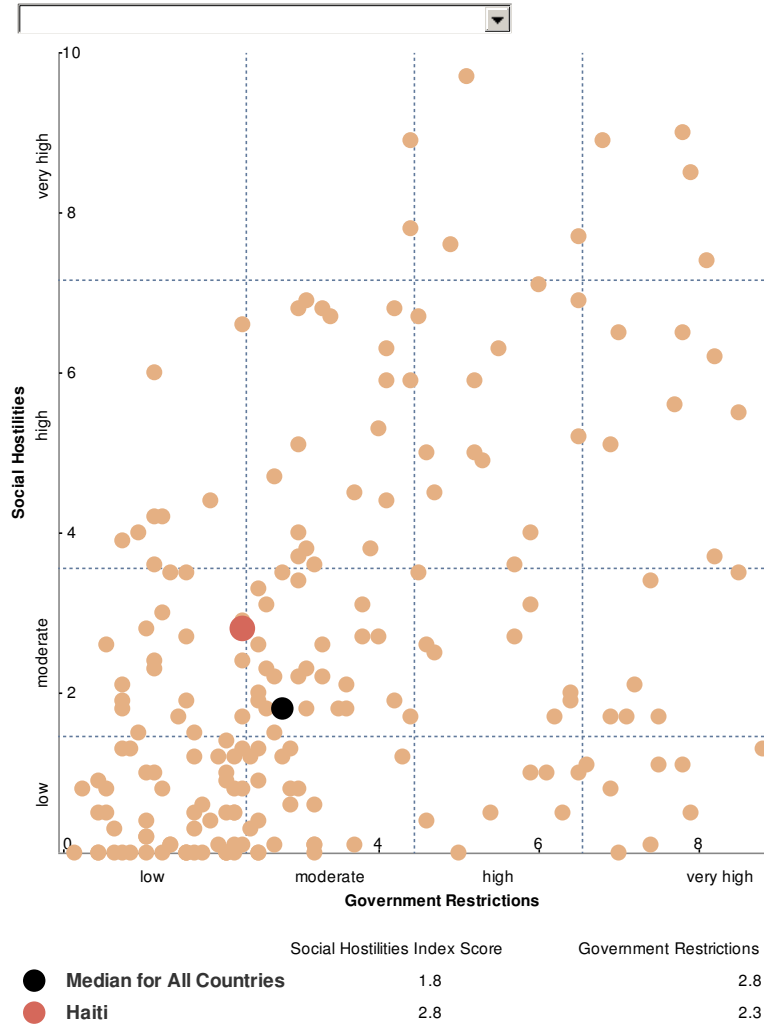

PEW-TEMPLETON
GLOBAL RELIGIOUS FUTURES
 PROJECT

Haiti

CAPITAL

Port-au-Prince

POPULATION (2010)

9,990,000

ANNUAL POPULATION GROWTH RATE (2000-2010)

1.5%

POPULATION GAIN (2000-2010)

1,348,000

GDP PER CAPITA

\$1,663 (US)

LITERACY

48.7% of adult population

LIFE EXPECTANCY (2010)

62.5

Source: Population data from United Nations (updated May 2011); 2005 GDP per capita (in 2005 PPP \$) from 2007/2008 U.N. Human Development Report; Literacy rate for 2012 from U.N. Organization for Education, Science and Culture

Religious Demography: Affiliation (-)

Restrictions on Religion (-)

For more please visit www.globalreligiousfutures.org

© Pew Research Center 2016