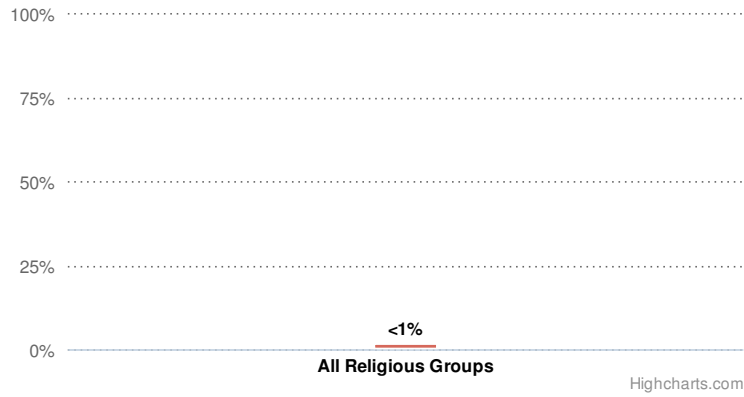

Religious Demography: Affiliation (-)