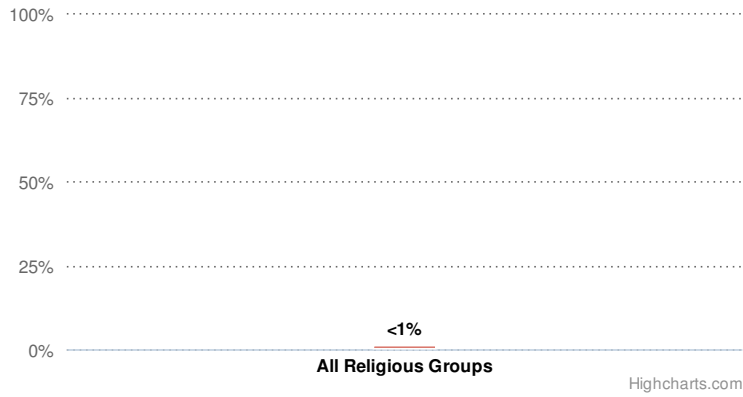

Religious Demography: Affiliation (-)