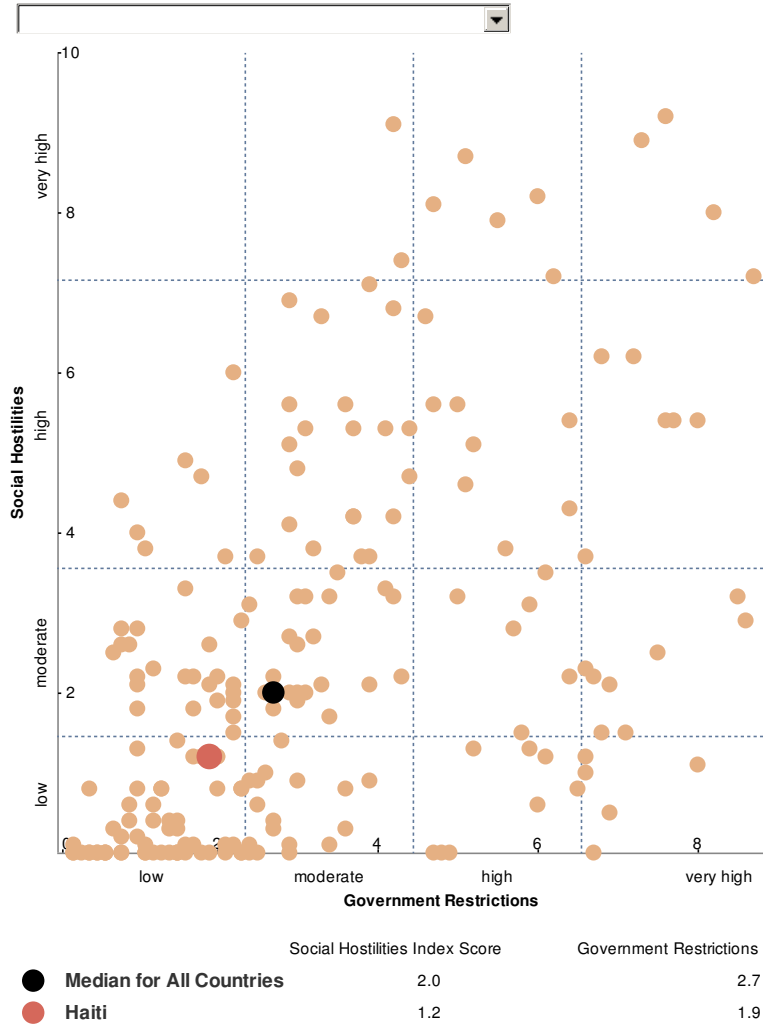

Restrictions on Religion (-)

For more please visit www.globalreligiousfutures.org

© Pew Research Center 2016