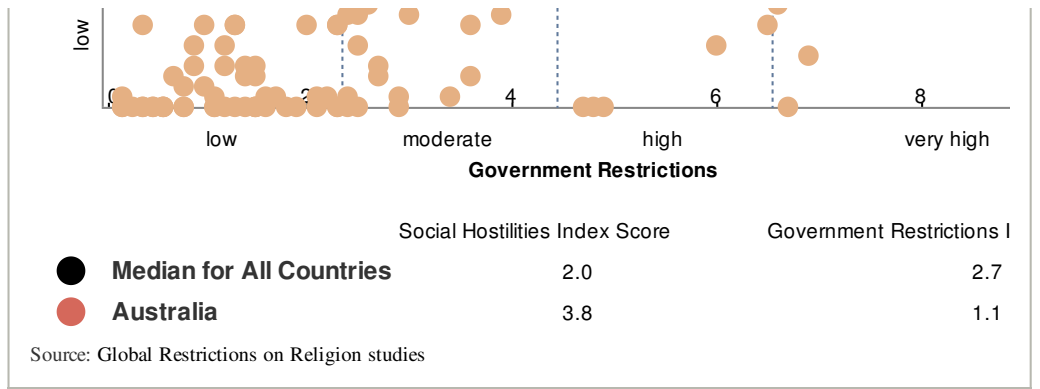

For more please visit www.globalreligiousfutures.org

© Pew Research Center 2016