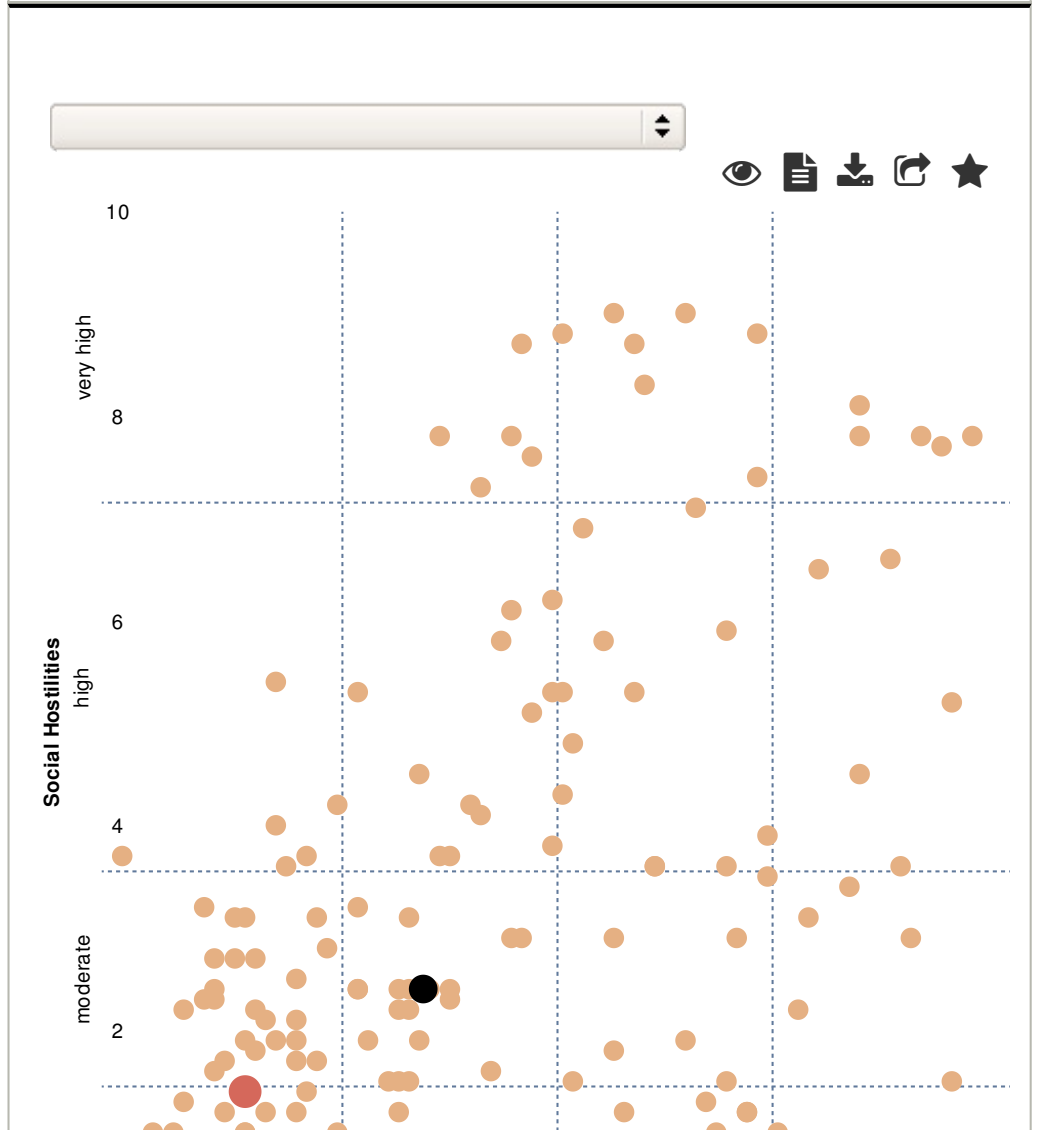

Canberra

22,270,000

1.5%

3,104,000

$31,794 (US)

>99.0% of adult population

82.1

Source: Population data from United Nations (updated May 2011); 2005 GDP per capita (in 2005 PPP $) from 2007/2008 U.N. Human Development Report; Literacy rate for 1996 from 2007 Britannica