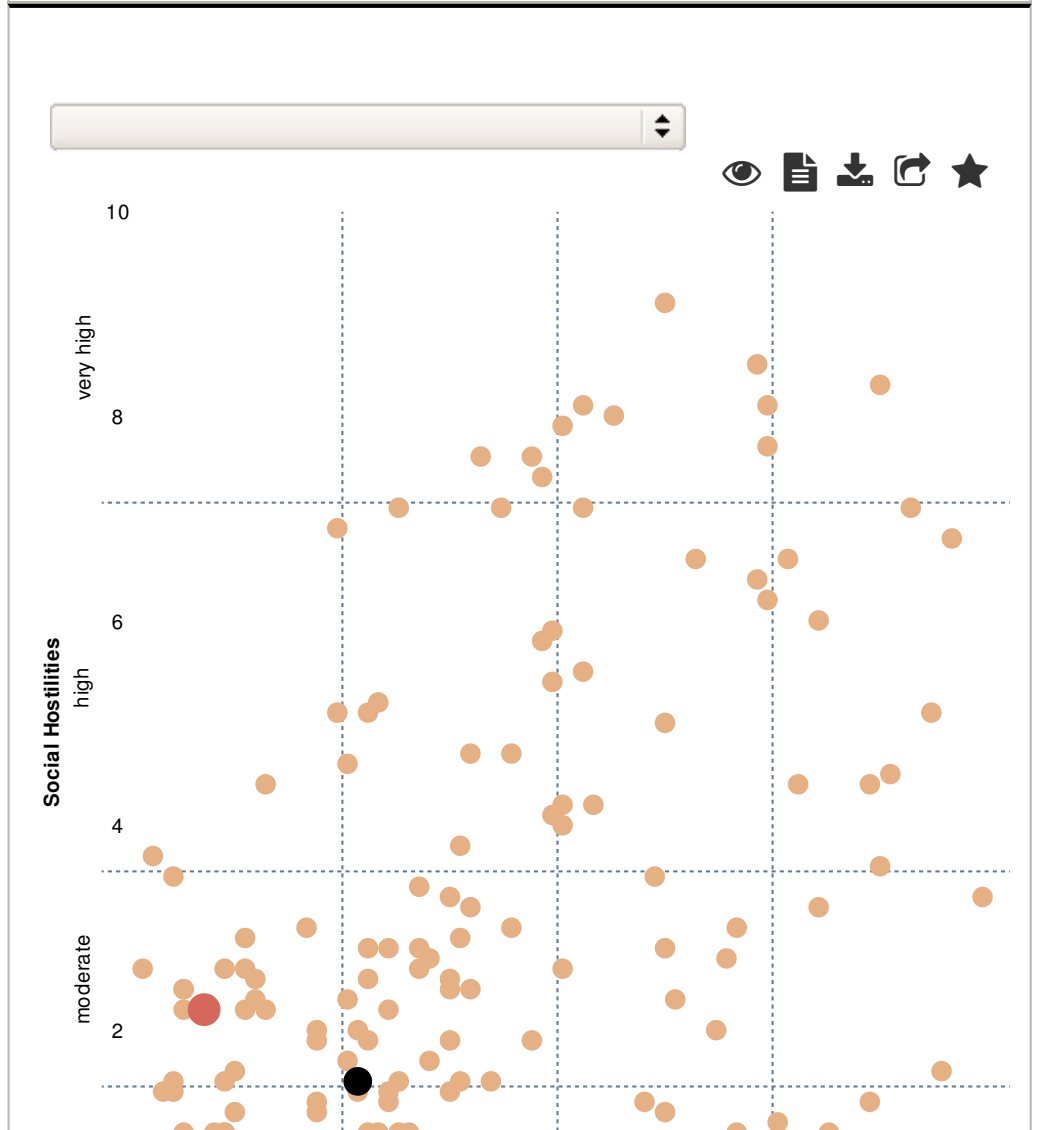

Canberra

22,270,000

1.5%

3,104,000

$31,794 (US)

>99.0% of adult population

82.1

Source: Population data from United Nations (updated May 2011); 2005 GDP per capita (in 2005 PPP $) from 2007/2008 U.N. Human Development Report; Literacy rate for 1996 from 2007 Britannica