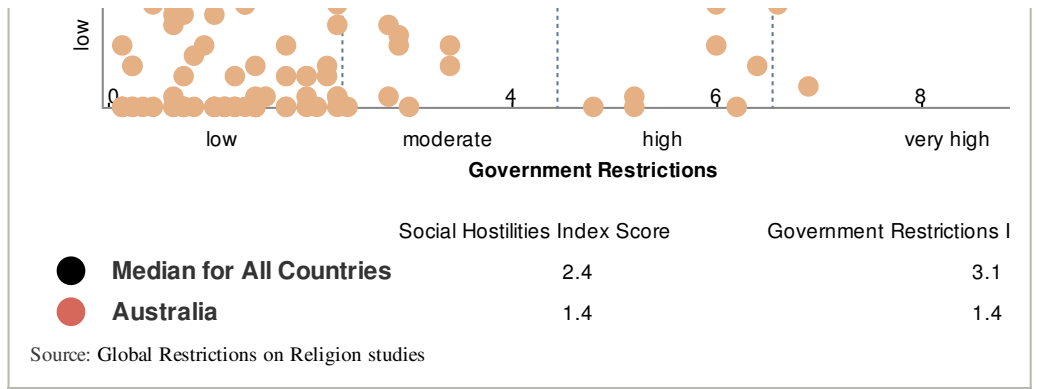

For more please visit www.globalreligiousfutures.org

© Pew Research Center 2016