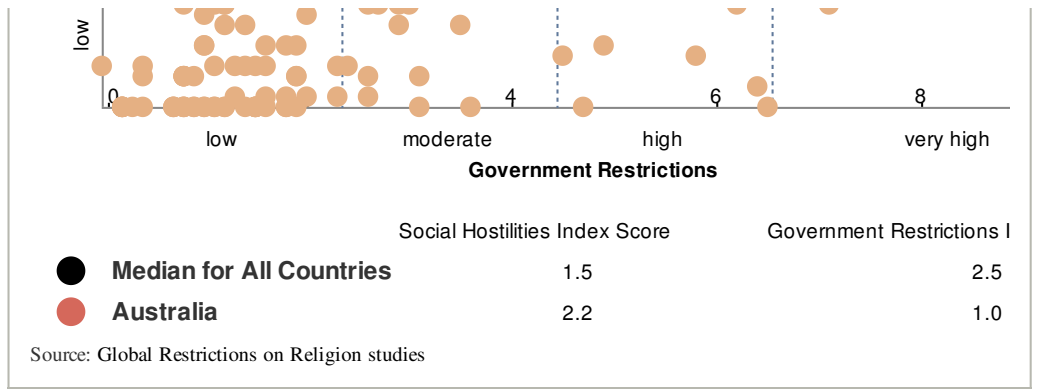

For more please visit www.globalreligiousfutures.org

© Pew Research Center 2016