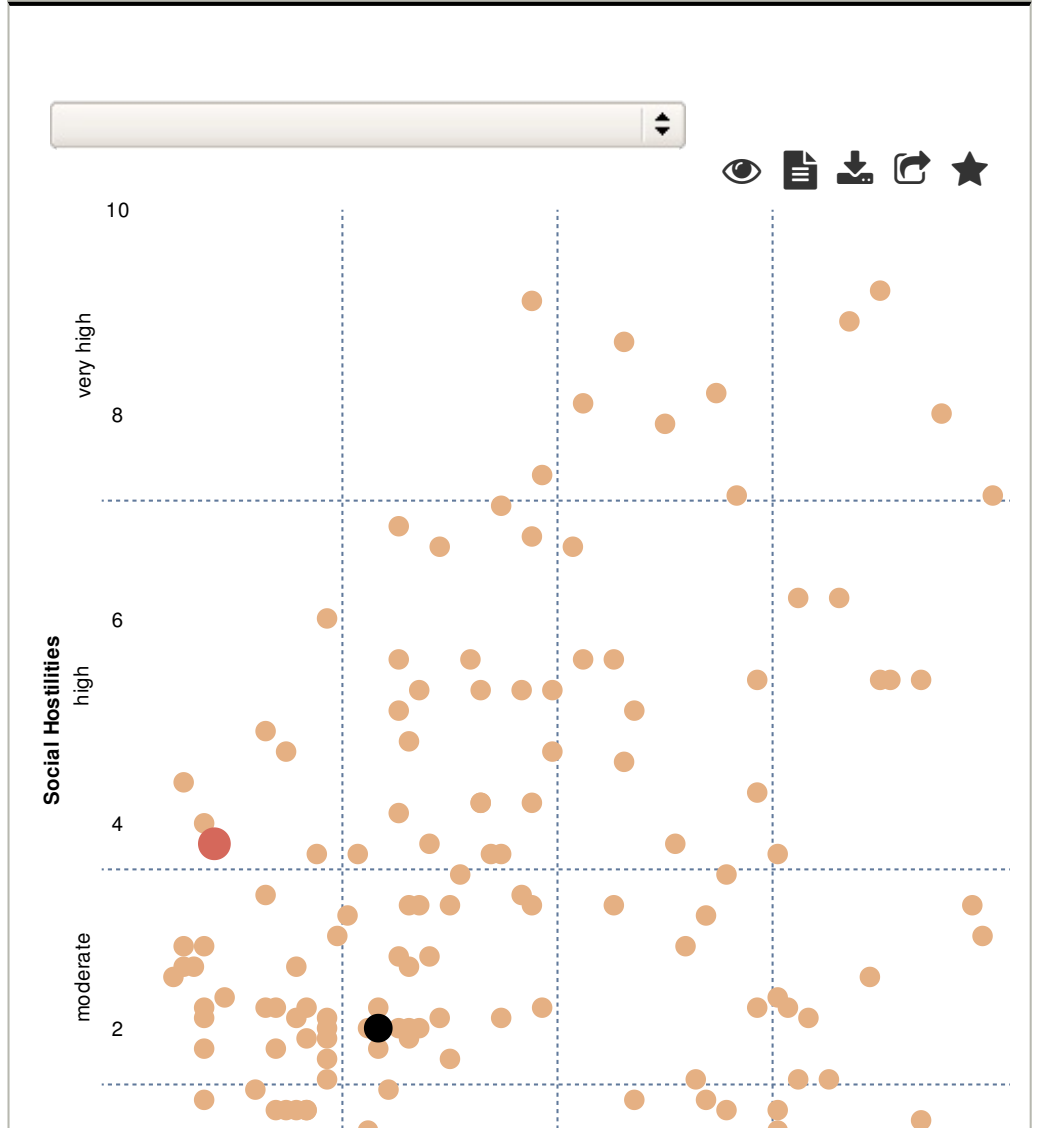

Canberra

22,270,000

1.5%

3,104,000

$31,794 (US)

>99.0% of adult population

82.1

Source: Population data from United Nations (updated May 2011); 2005 GDP per capita (in 2005 PPP $) from 2007/2008 U.N. Human Development Report; Literacy rate for 1996 from 2007 Britannica